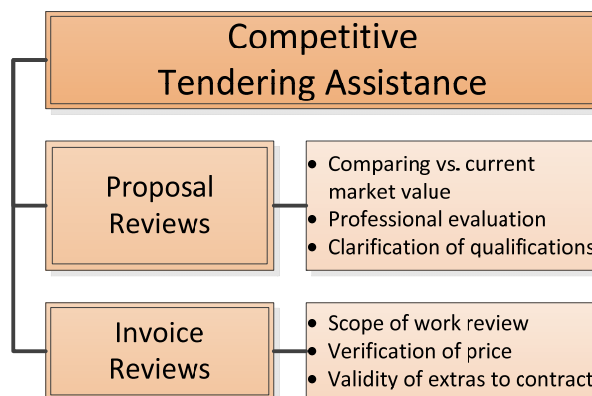

The range of services available for new building projects covers the design of elevator/escalator systems (computer simulation with dispatching logic), specifications, coordination of work by other trades, bid review, contract negotiations, interim inspections, progress payment review, drawing review, final acceptance inspections and post-occupancy performance inspections. For modernization projects, similar services geared to the renovation process are provided.