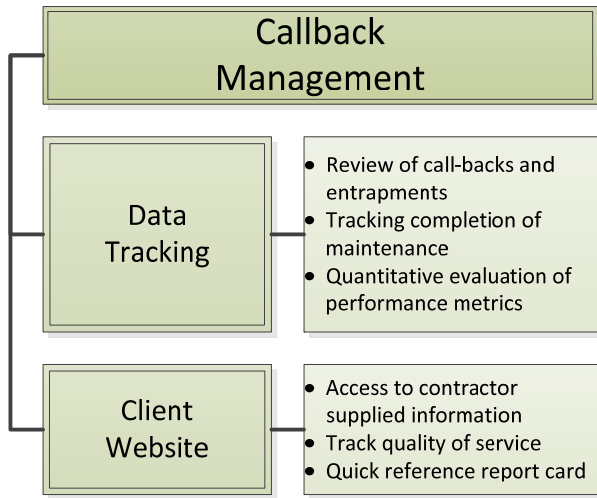

Elevator Design. Advice. Solutions.