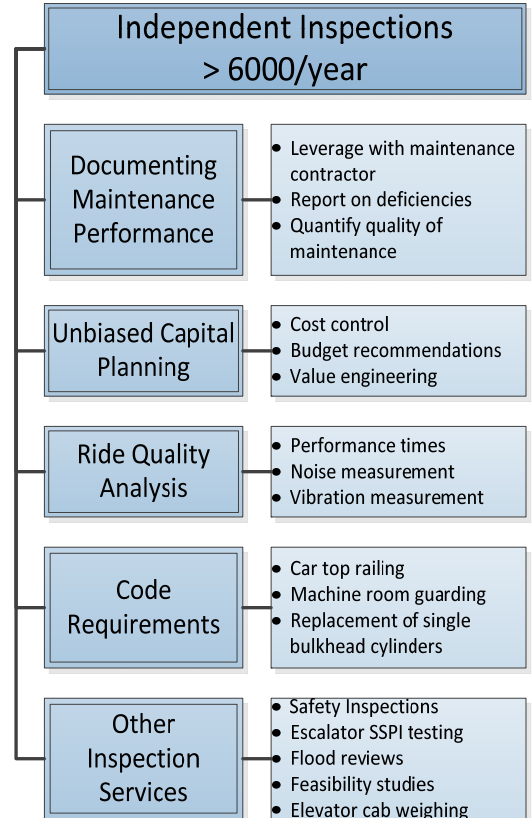

Our Services