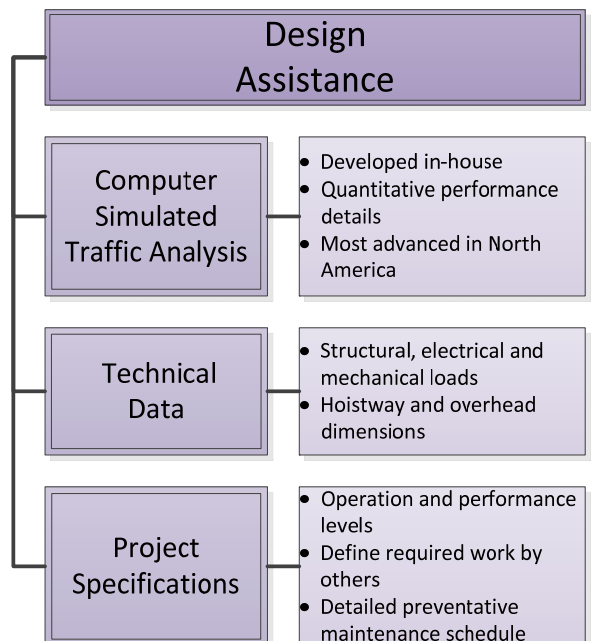

Our Services